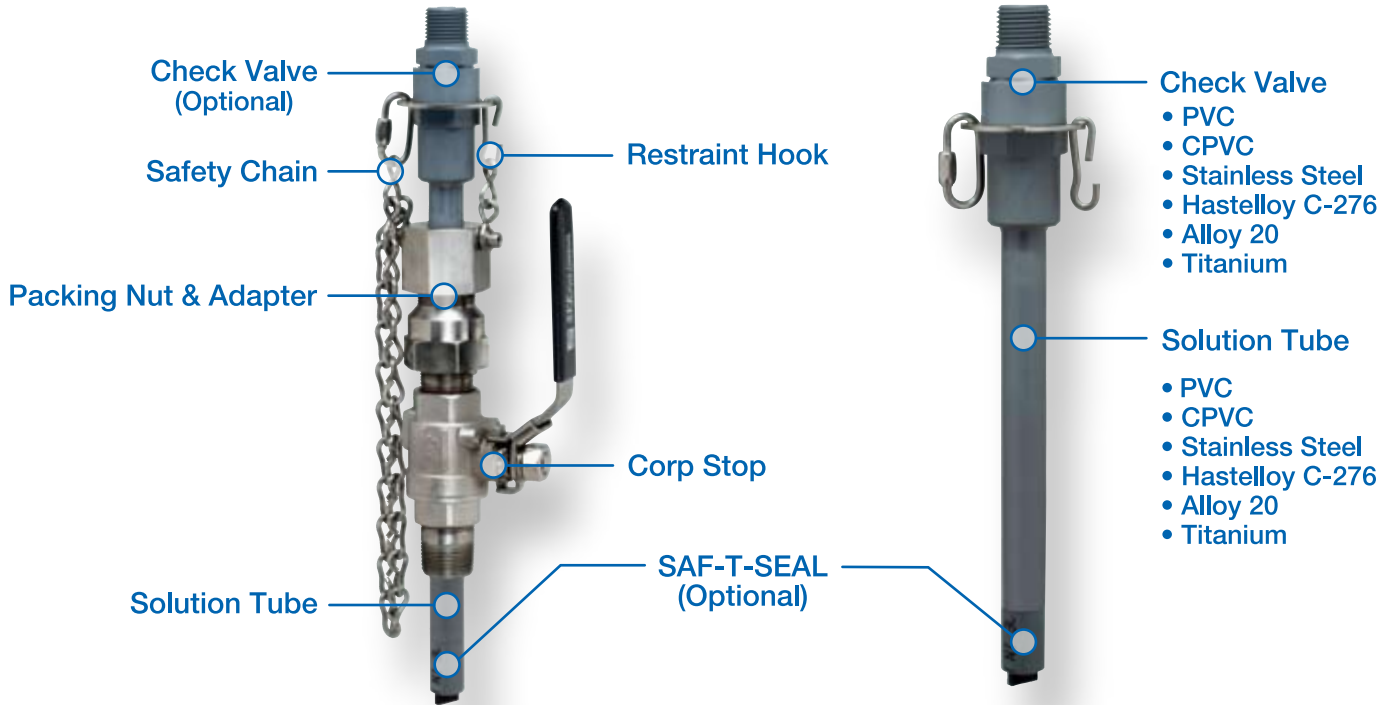

### Features

- SAF·T·FLO retractable injection quills are engineered for safety and reliability.
- Retractable feature allows operators to safely remove and insert the injection quill, while under pressure, up to 150 psi.
- These high quality injection quills are optimal for injecting a chemical solution into a pressurized water main or process piping system.
- No shutdown of the water main or process piping system is required.

Main Connection Size	Material of Construction	Solution Tube Diameter	Max. Length	Check Valve Available	Saf-T-Seal Tip Available	Base Model Number
3/4" NPT or AWWA	Brass	3/8"	6"	n/a	Yes	EB-130
3/4" NPT or AWWA	Brass	3/8"	6"	Standard	Yes	EB-145
3/4" NPT	SS	3/8"	6"	n/a	Yes	EB-130
3/4" NPT	SS	3/8"	6"	Standard	Yes	EB-145
1" NPT or AWWA	Brass	1/2"	6"	n/a	Yes	EB-132
1" NPT or AWWA	Brass	1/2"	6"	Standard	Yes	EB-146
1" NPT	SS	1/2"	6"	n/a	Yes	EB-132
1" NPT	SS	1/2"	6"	Standard	Yes	EB-146
1-1/4" NPT or AWWA	Brass	3/4"	8"	Optional	n/a	EB-191
1-1/2" NPT or AWWA	Brass	1"	10"	Optional	n/a	EB-159
2" NPT or AWWA	Brass	1-1/2"	12"	Optional	n/a	EB-160

Standard unit includes; brass corp. stop, 6 inch PVC solution tube with plain tip, stainless steel limit chain, and stainless steel restraint system.

### Features

- Brass Corporation Stop or Stainless Steel Ball Valve
- Stainless Steel Restraint Hook
- Preset Stainless Steel Limit Chain
- Tip Configuration
  1. Plain Tip
  2. Bevel Tip with Alignment Arrow
  3. SAF-T-SEAL
- Diffuser (Optional)
- Check Valve (Optional)
- Lengths Over 6 Inches